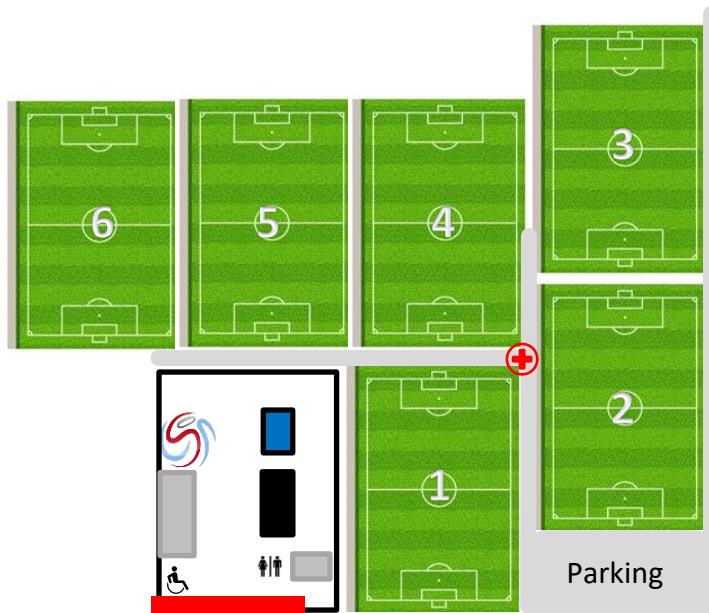

Ross Stewart Soccer Complex
[1641 Keenan Bridge Rd, Farmers Branch, TX 75234](https://www.rossstewart.com)

President George Bush Turnpike

I-35

PARKING NOTES:

- ONLY handicap parking allowed inside "ENTRANCE"
- NO public parking / vehicles allowed beyond the "ENTRANCE"

-  SOCCER.COM STORE
-  EVENT HEADQUARTERS
-  AWARDS STAGE
-  RESTROOMS
-  ATHLETIC TRAINER

North

Luna Rd.

Keenan Bridge Rd

Valley View Lane

I-635